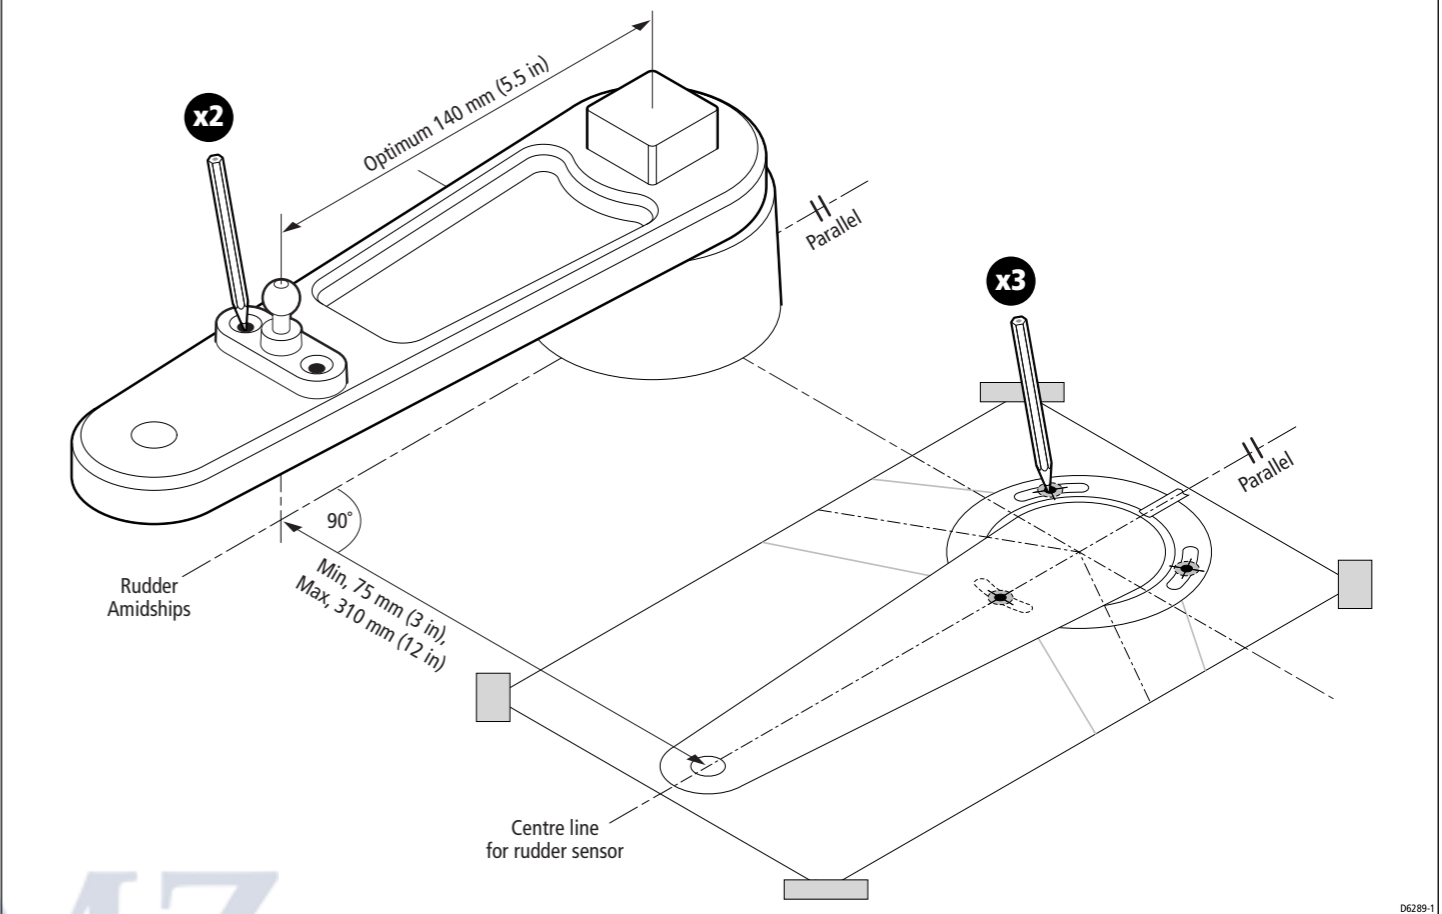

RUDDER POSITION SENSOR INSTALLATION GUIDE

Parts Supplied

Tools Required

2.

TEMPLATE OTHER SIDE

1. Installation Checks

3.